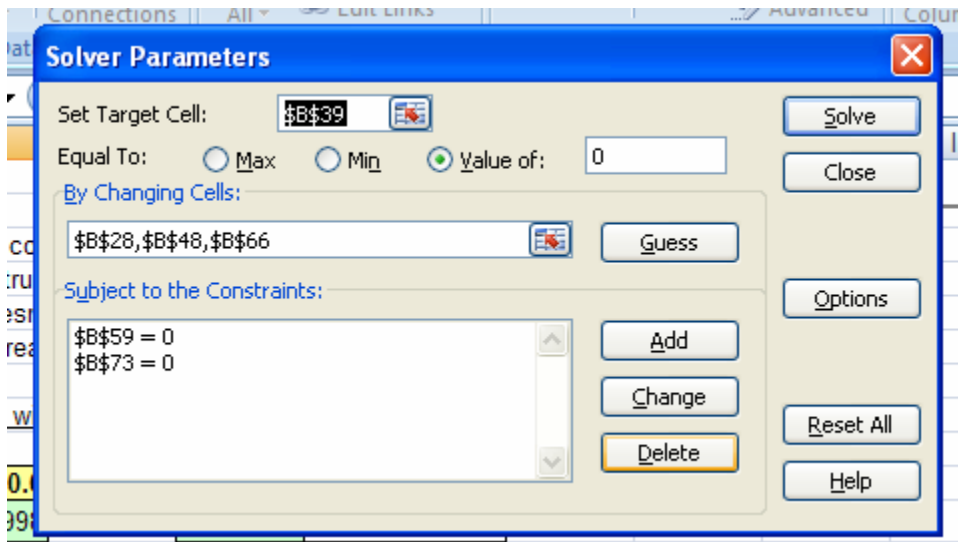

# How To Add The Solver to Excel 2007

Goal Seek is a stream-lined version of Solver and is already installed in 2007 Excel, It is found under the Data tab.