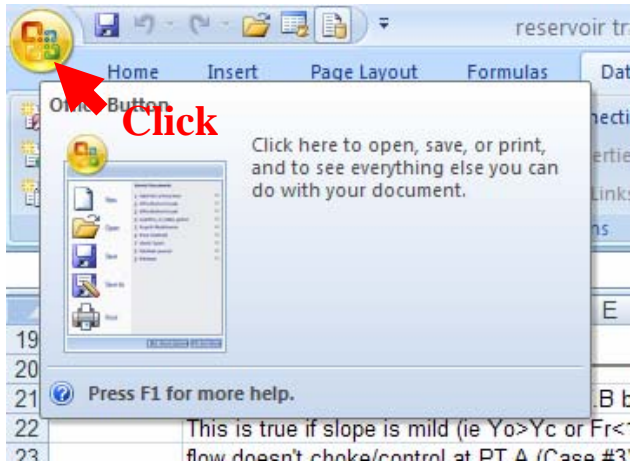

# How To Add The Solver to Excel 2007

Goal Seek is a stream-lined version of Solver and is already installed in 2007 Excel, It is found under the Data tab.