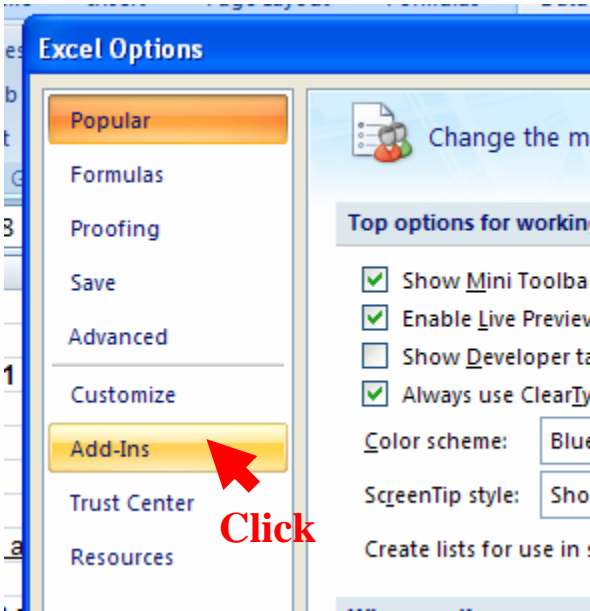

# How To Add The Solver to Excel 2007

Goal Seek is a stream-lined version of Solver and is already installed in 2007 Excel, It is found under the Data tab.