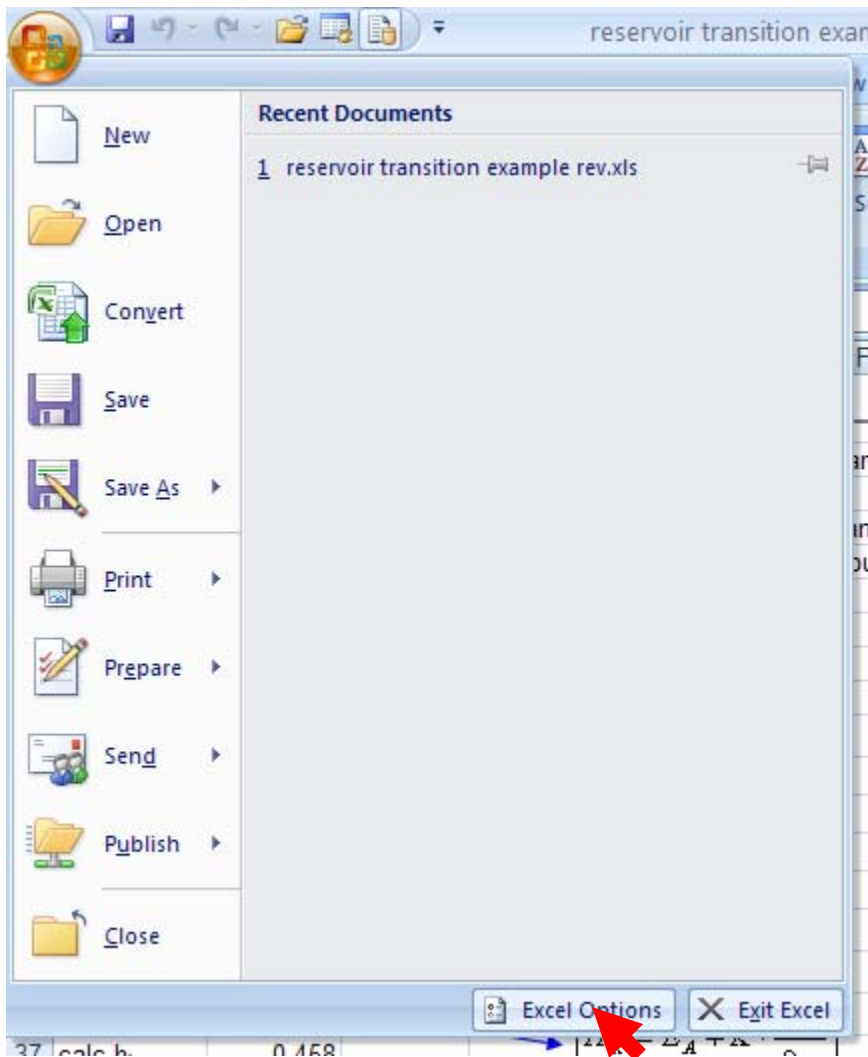

# How To Add The Solver to Excel 2007

Goal Seek is a stream-lined version of Solver and is already installed in 2007 Excel, It is found under the Data tab.