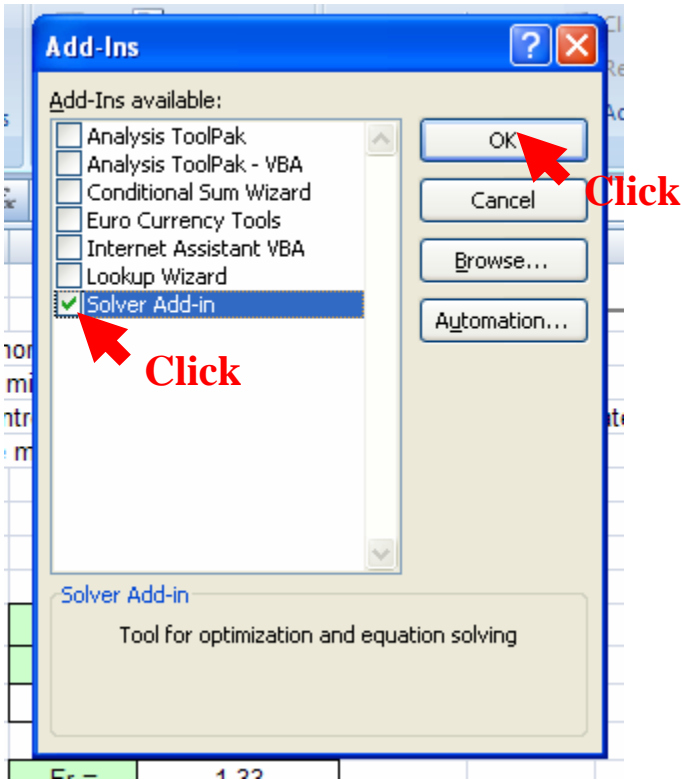

# How To Add The Solver to Excel 2007

Goal Seek is a stream-lined version of Solver and is already installed in 2007 Excel, It is found under the Data tab.