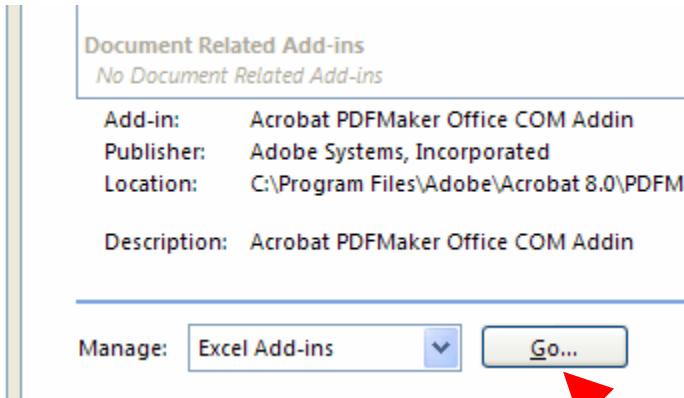

# How To Add The Solver to Excel 2007

Goal Seek is a stream-lined version of Solver and is already installed in 2007 Excel, It is found under the Data tab.