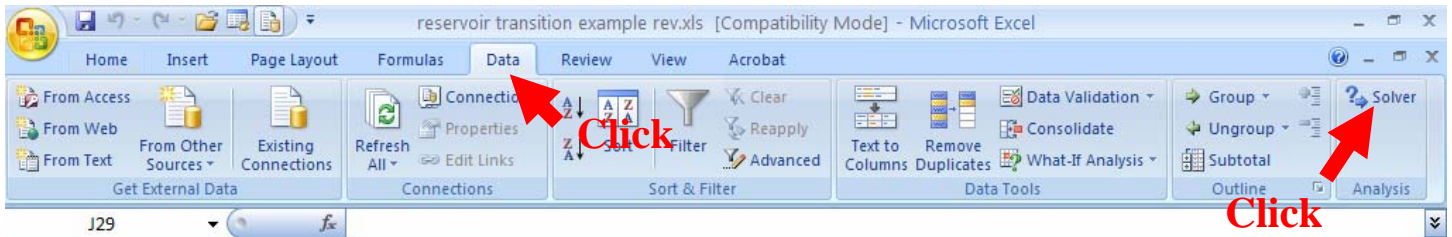

# How To Add The Solver to Excel 2007

Goal Seek is a stream-lined version of Solver and is already installed in 2007 Excel, It is found under the Data tab.