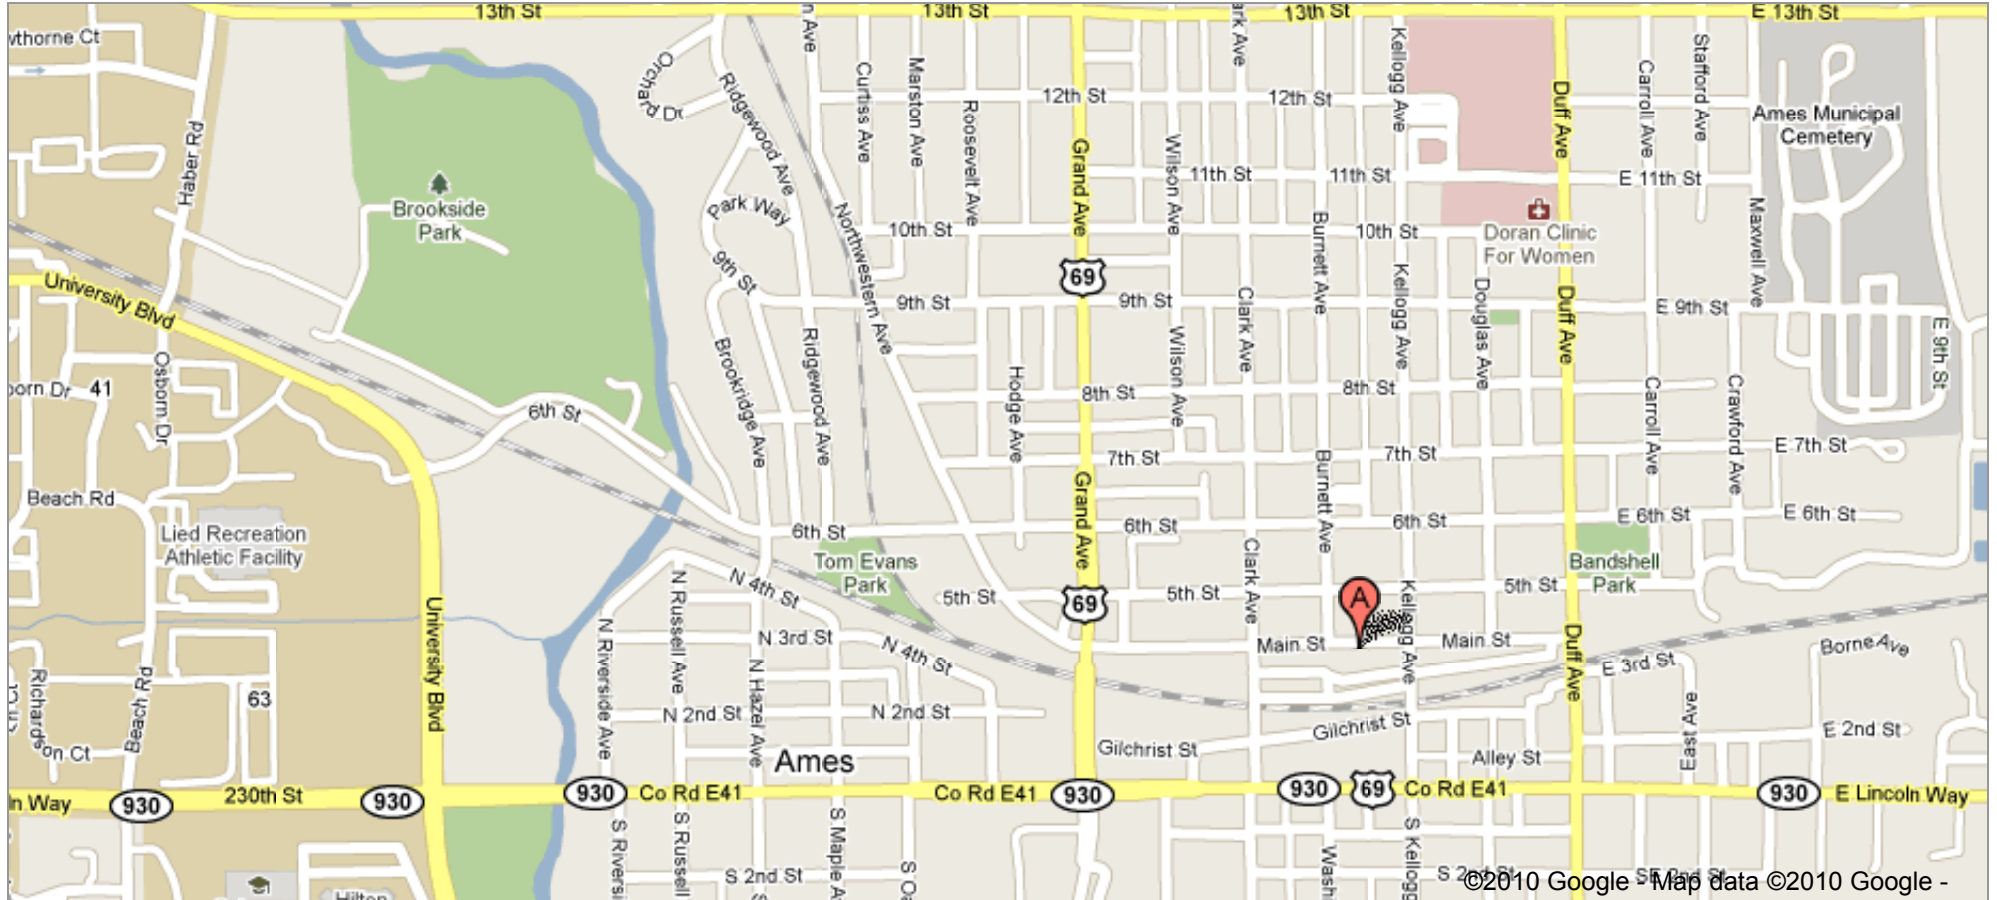

Google maps Olde Main Brewing Co, near Ames, IA

To see all the details that are visible on the screen, use the "Print" link next to the map.

[Print](#) [Send](#) [Link](#)

[Report a problem](#)